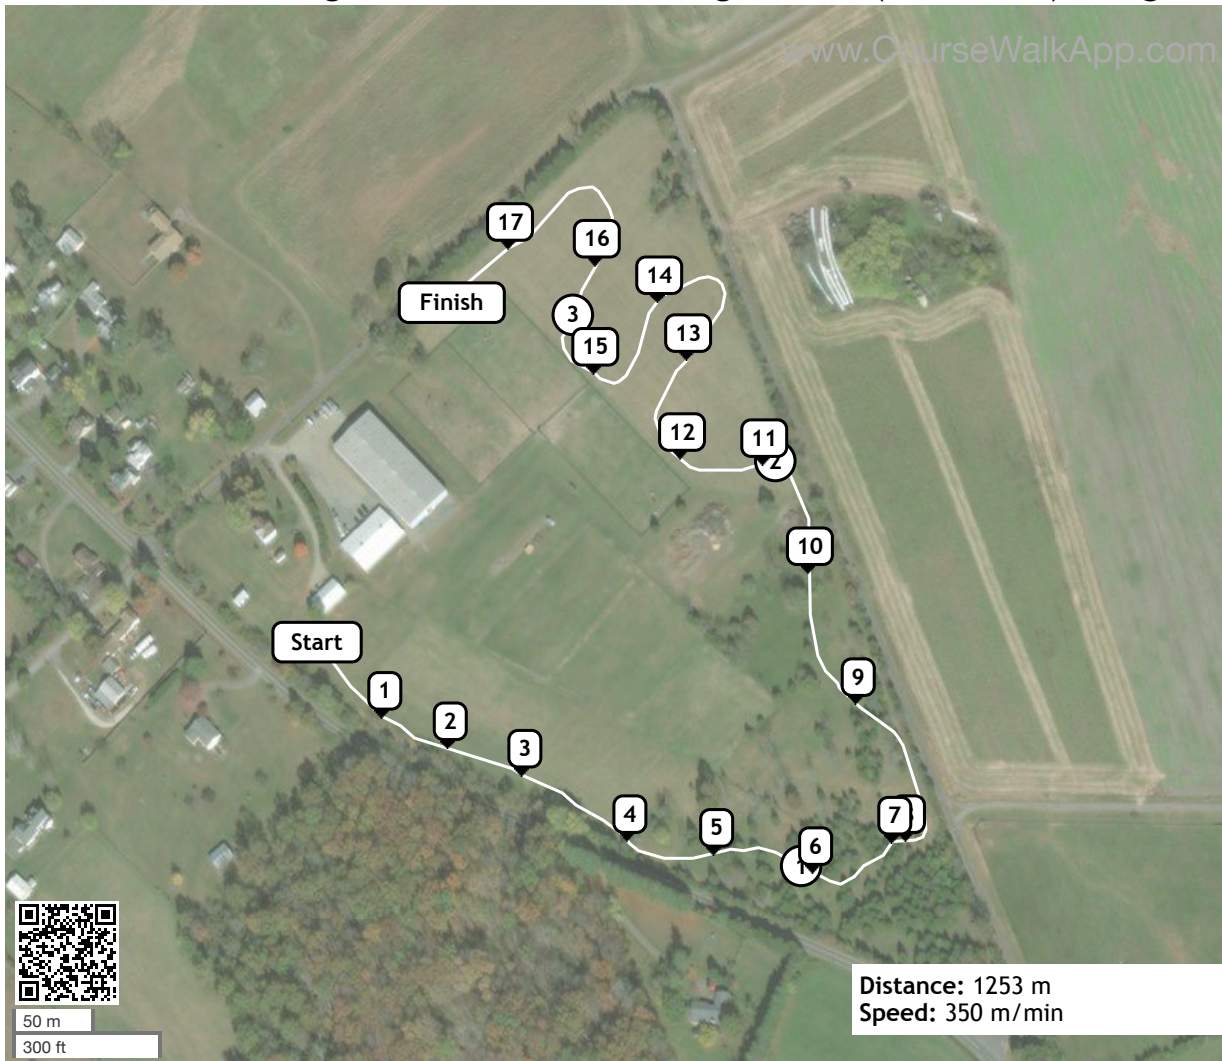

Richmark Farm Beginner Novice Schooling Course (ID: 12310) - Beginner Novice

- ① Opening Log
- ② Wishing Well
- ③ Ramp
- ④ Palisade
- ⑤ Hanging Log
- ⑥ Cordwood Pile
- ⑦ Boathouse before water
- ⑧ Water Crossing
- ⑨ Rolltop
- ⑩ Park Bench
- ⑪ Gray Barn
- ⑫ Drop Bank
- ⑬ Pheasant Feeder
- ⑭ Rail Table
- ⑮ Turning Question
- ⑯ Table at the Pond
- ⑰ Steeplechase