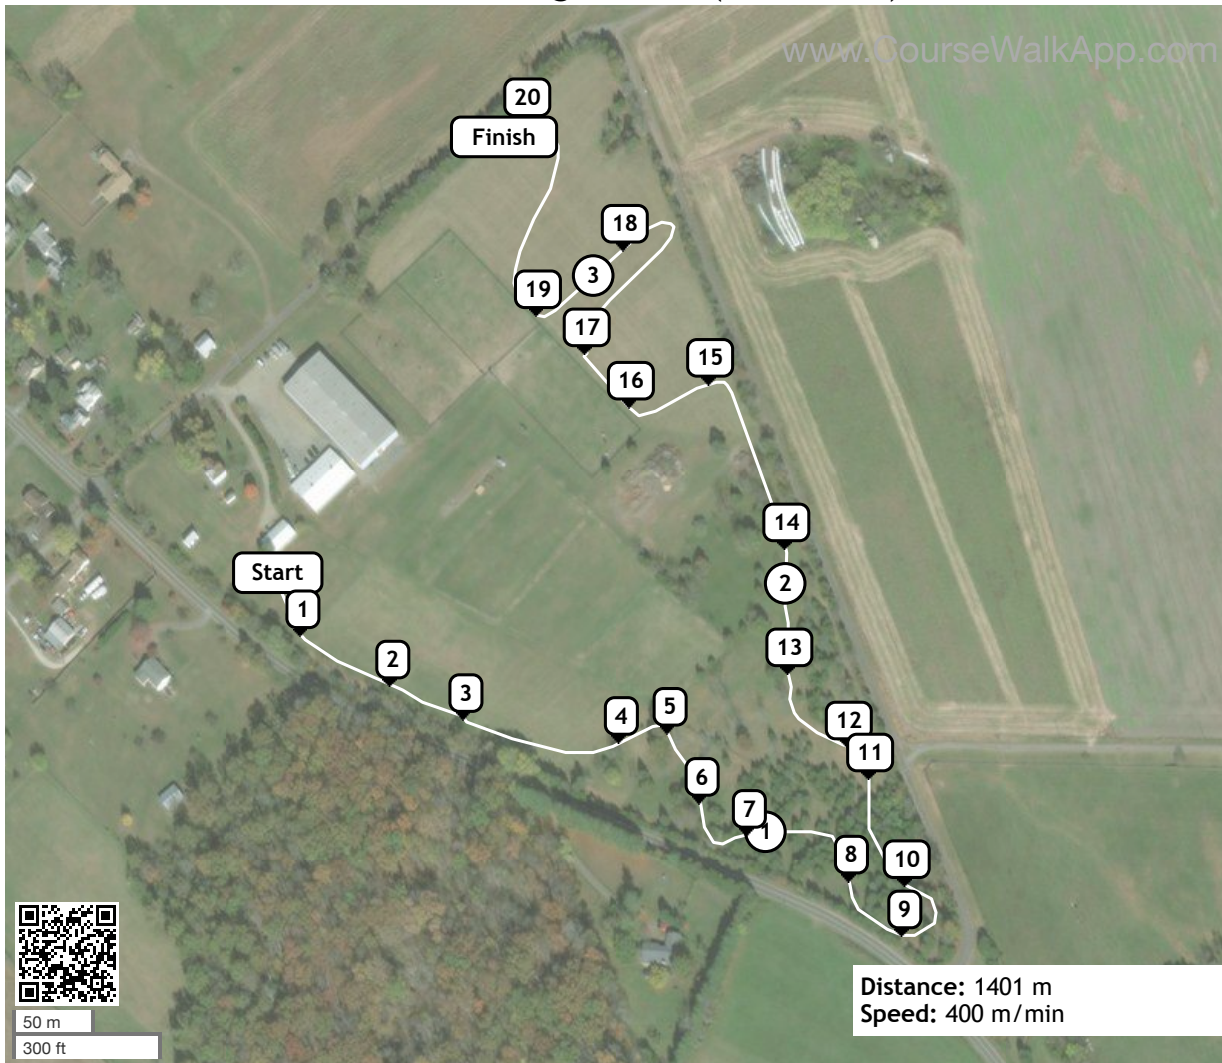

Richmark Farm Novice Schooling Course (ID: 12316) - Novice

- ① Opening Log
- ② Flower Staircase
- ③ Rose Trellace Ditch
- ④ Hanging Rail
- ⑤ Ascending Rails
- ⑥ Tiger Trap
- ⑦ Hanging Log
- ⑧ Park Bench
- ⑨ Turning Log
- ⑩ Pheasant Feeder
- ⑪ Drop into water
- ⑫ Boathouse out of water
- ⑬ Hunt Coupe
- ⑭ Suspended Log
- ⑮ Red Barn
- ⑯ Drop Bank
- ⑰ Skinny Rail
- ⑱ Nutrena Table
- ⑲ Turning Question
- ⑳ Steeplechase